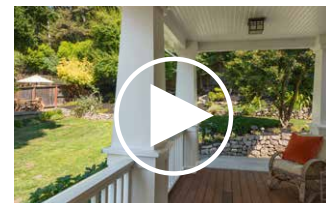

Take the Video Tour!

Treat yourself to a virtual tour of this magnificent residence.

JimmyMarin.com